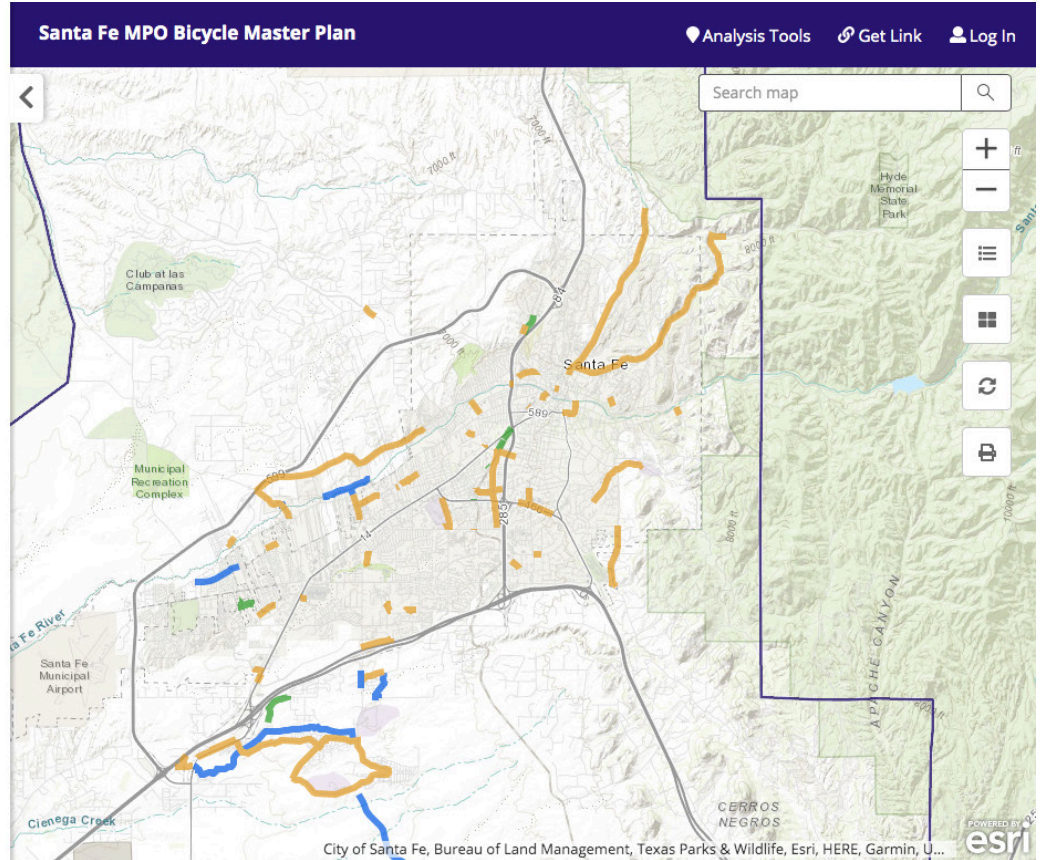

2 Select "2019" and Phase A, B, or C

The Santa Fe MPO has prepared this interactive mapping program so you may easily access planned trail alignments when reviewing land development proposals. Please reach out if you have any questions. We hope this is a helpful tool/resource and the MPO is available to provide more detailed review during your review process.

2012

2019

Phase A Projects, 2019-2024
(Short term prioritized projects)

All Phase A Improvements

Phase B Projects, 2025-2030
(Mid term prioritized projects)

All Phase B Improvements

Phase C Projects, 2030-2040
(Long term prioritized projects)

All Phase C Improvements

Hide Improvements

Existing Conditions

Trail System Existing

Onroad Bikeways Existing

BONUS

BONUS

3 Click on a line for more project information

Blue = Design
Green = In Progress
Orange = Proposed